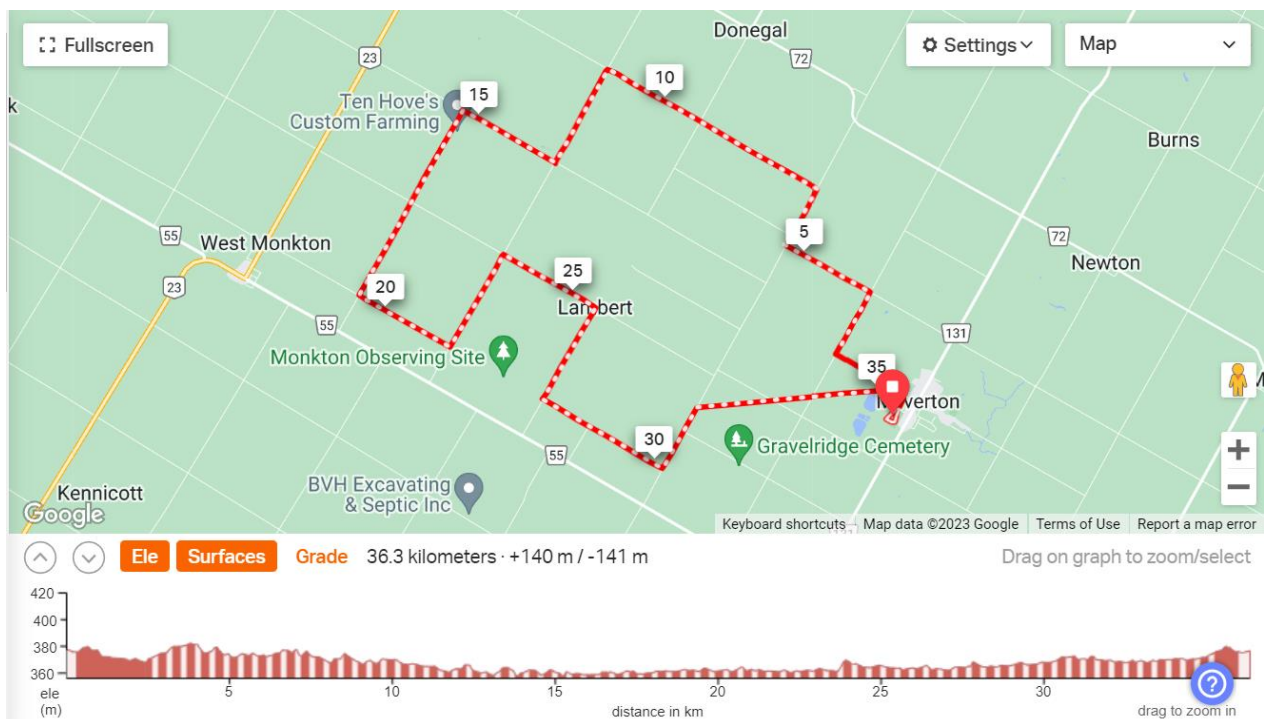

Dusty Nostril 2023 Technical Guide

Event Schedule

Sunday, August 20

- 7:30am – 8:30am Free Pancake Breakfast for all registered Riders.
- 7:30am – 8:30am Event Registration.
- 9:00am – 12:00pm Dusty Nostril race start. **Last rider must be finished by 12:00pm.**
- 10:30am – 36.3km Race Awards.
- 12:15pm – 72.6km Race Awards.

What's included in your entry.

- Each rider will receive a free pancake breakfast and souvenir race plate.
- Free showers all day.
- Lap by lap results with Racetiming.ca.
- Everyone is eligible for draw prizes.

The Course

The terrain is rolling to flat surfaces. 85% gravel roads, 10% rail trail and 5% asphalt. Fast riders can expect to complete a lap in 60 minutes, while the average riders should expect lap times of about 75-90 minutes. The course is enjoyable for all riders including first time gravel riders. The course is not fully police supported. The highway traffic act will be in effect for the entire course. Please look at all intersections and give horse and buggies ample room when passing them.